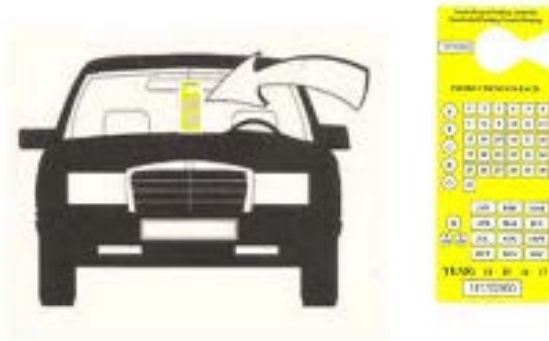

RENTAL VEHICLE HANGTAG

DISPLAY PERMIT

Parking Permit Hangtags must be hung from the interior rearview mirror facing outward. Please display permit so the date is clearly visible. See picture illustration below.

Not displaying Rental Vehicle Hangtag **correctly or blocking** the view of said permit is considered a violation of the RPP ordinance.

Yearly Renter's Permit Hangtags may be purchased for \$50.00 per year. Vehicle Renter Permit Hangtags are intended for residents who rent a vehicle.