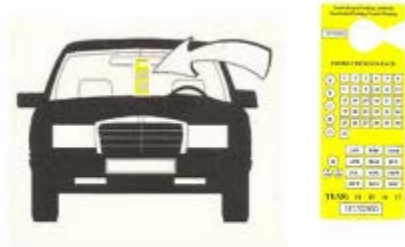

GOVERNMENT PERMIT HANGTAG

DISPLAY PERMIT

Parking Permit Hangtags must be hung from the interior rearview mirror facing outward. Please display permit so the date is clearly visible. See picture illustration below.

Not displaying Government Permit Hangtag **correctly or blocking** the view of said permit is considered a violation of the RPP ordinance.

Monthly Government Parking Permit Hangtags may be purchased by qualified applicants for \$10.00 per month for up to six months.